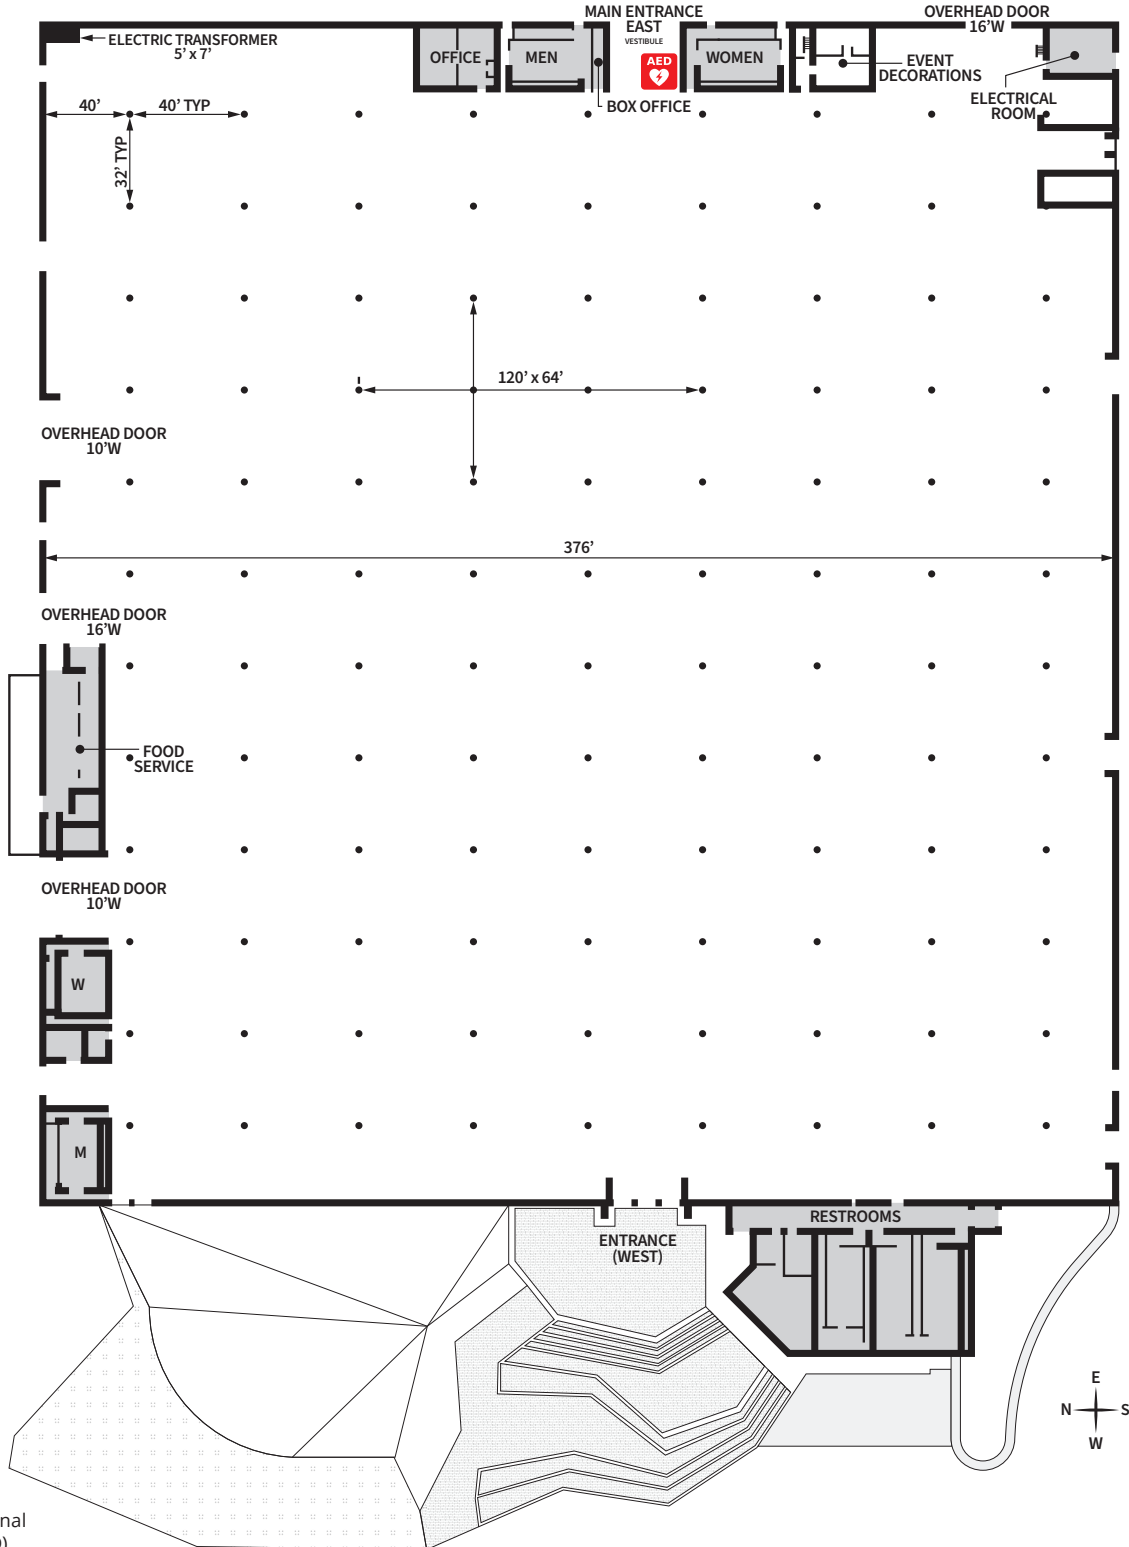

Bricker Building

Spanning 3.5 acres with 152,912 sq. ft. of flexible space and 20' ceilings, the Bricker Building hosts trade shows, exhibitions, festivals, and meetings. Features include drive-in doors, lighting, concessions, restrooms, and office space.